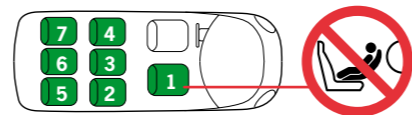

In some vehicles the space for the head in the rear seat is limited. If you fasten the iZi Up FIX with the FIX arms in these vehicles, it may not be possible to use the child seat up to a standing height of 1.50 m. This may be the case, for example, if the iZi Up FIX headrest hits the vehicle's C-pillar. Please observe the heights shown in the type list. When a vehicle is marked with *, the space for the head might be limited to 1,35 m. standing height for specific models of this vehicle. ISOfix anchorages in the passenger seat (position 1) are normally offered as option, so depending on the model this position can be available or not.

! Notice: DO NOT use on a passenger seat fitted with activated frontal airbag.